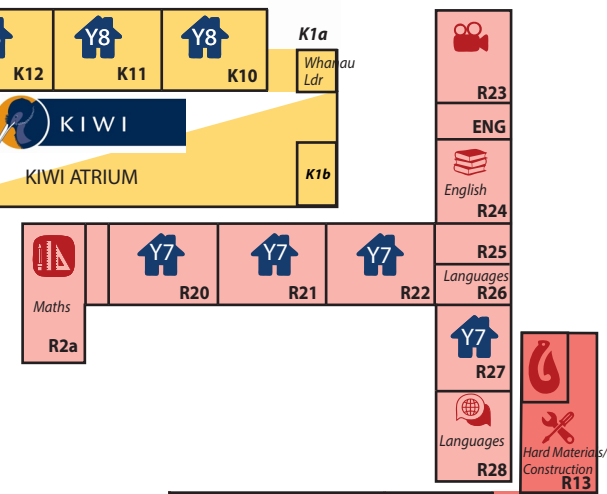

**\*\*Emergency Evacuation Area\*\***  
Assembly for all the School

ALBANY HIGHWAY

- KEY:**
- Admin - Ground Level
  - Admin - Upper Level
  - Ruru - Ground Level
  - Ruru - Upper Level
  - Kiwi - Ground Level
  - Kiwi - Upper Level
  - Makomako - Ground Level
  - Makomako - Upper Level
  - Tui - Ground Level
  - Tui - Upper Level

APPLEBY ROAD