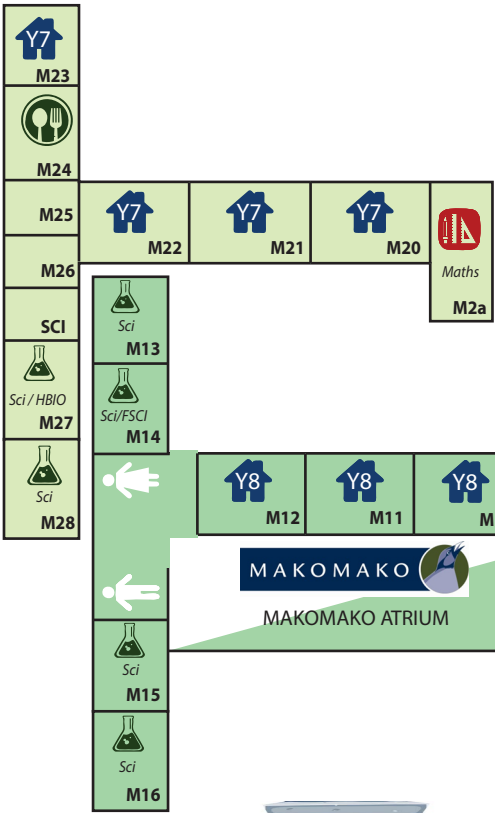

**\*\*Emergency Evacuation Area\*\***  
Assembly for all the School

ALBANY HIGHWAY

- KEY:**
- Admin - Ground Level
  - Admin - Upper Level
  - Ruru - Ground Level
  - Ruru - Upper Level
  - Kiwi - Ground Level
  - Kiwi - Upper Level
  - Makomako - Ground Level
  - Makomako - Upper Level
  - Tui - Ground Level
  - Tui - Upper Level

APPLEBY ROAD