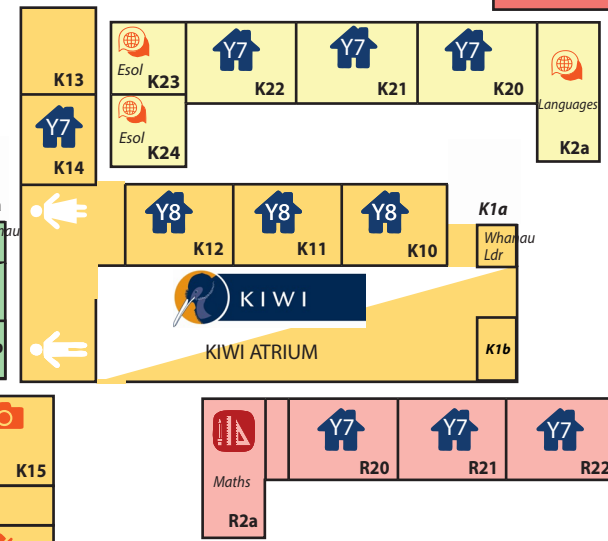

**\*\*Emergency Evacuation Area\*\***  
Assembly for all the School

ALBANY HIGHWAY

- KEY:**
- Admin - Ground Level
  - Admin - Upper Level
  - Ruru - Ground Level
  - Ruru - Upper Level
  - Kiwi - Ground Level
  - Kiwi - Upper Level
  - Makomako - Ground Level
  - Makomako - Upper Level
  - Tui - Ground Level
  - Tui - Upper Level

APPLEBY ROAD