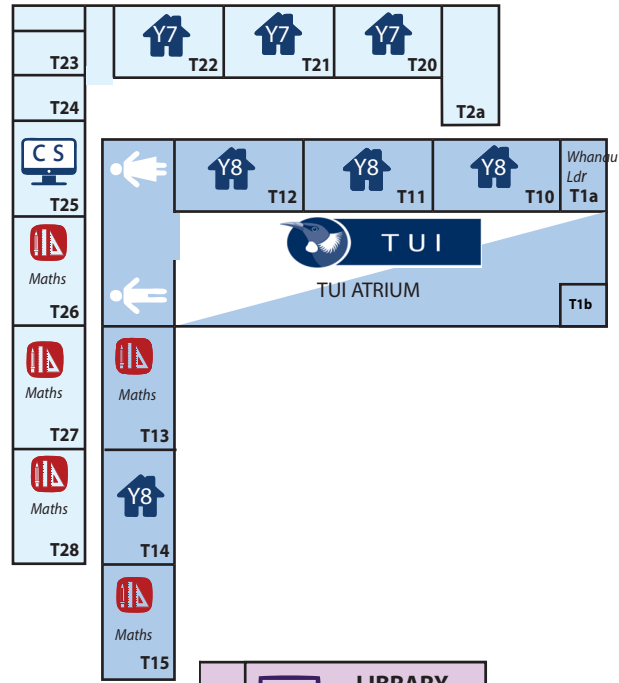

**\*\*Emergency Evacuation Area\*\***  
Assembly for all the School

ALBANY HIGHWAY

- KEY:**
- Admin - Ground Level
  - Admin - Upper Level
  - Ruru - Ground Level
  - Ruru - Upper Level
  - Kiwi - Ground Level
  - Kiwi - Upper Level
  - Makomako - Ground Level
  - Makomako - Upper Level
  - Tui - Ground Level
  - Tui - Upper Level

APPLEBY ROAD